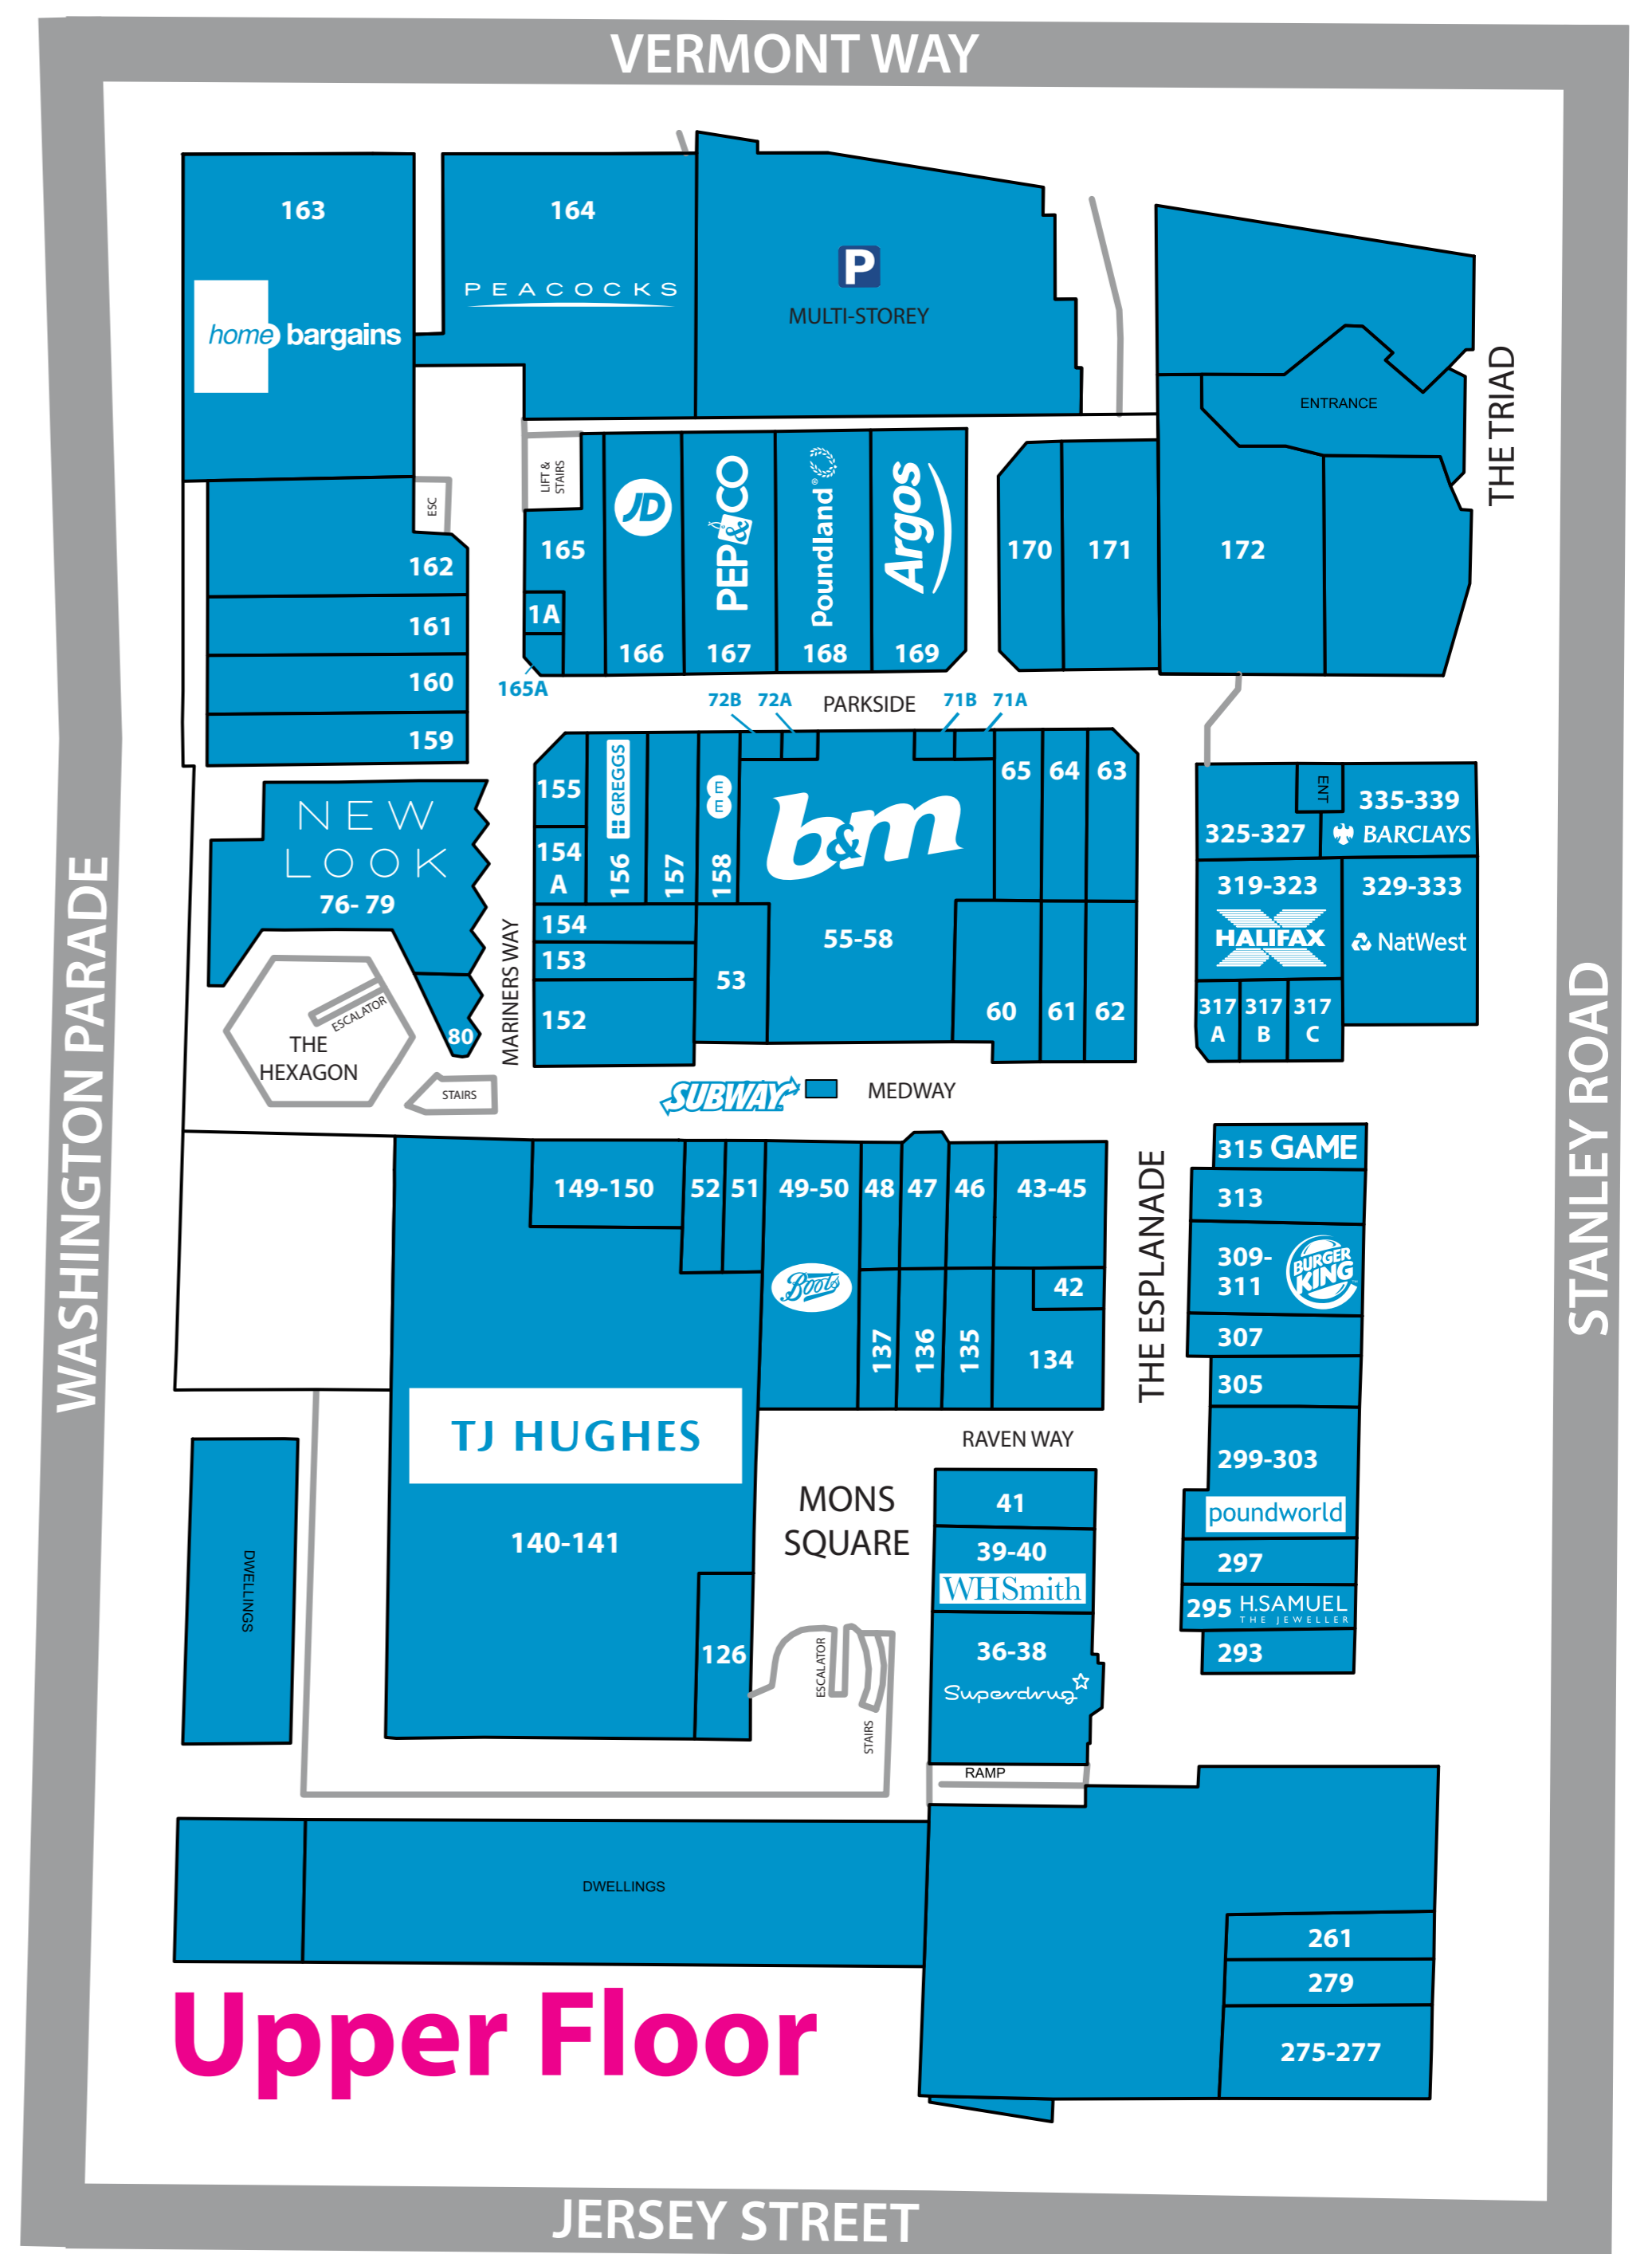

STRAND SHOPPING CENTRE STORE GUIDE

Your ultimate guide to all the shops here at the Strand!

| SHOP NAME | No. |
|---------------------------------------|-----------|
| Argos | 169 |
| B&M Bargains | 55-58 |
| Barclays | 335-339 |
| Best Gift | 60 |
| Bodycare | 165 |
| Bonmarche | 134 |
| Bootle Toolshed | 26/27 |
| Boots Chemist | 49-50 |
| Brighthouse | 149-150 |
| British Heart Foundation Charity Shop | 112 & 133 |
| Burger King | 309-311 |
| Card Factory | 24 |
| Card Outlet | 61 |
| Cash Generator | 13-14 |
| CEX Entertainment Exchange | 63 |
| Cheap Branded Clothing | 48 |
| Chiko's | 17 |
| David Pluck Bookmakers | 275-277 |
| Digital Spot | 97B |
| EE | 158 |
| Eurochange | 72B |
| Forces Support | 28 |
| Fragrance Shop | 71A |

| SHOP NAME | No. |
|------------------------|---------|
| Mayflower Public House | 11-12 |
| Miss Scorpio | 297 |
| Natwest | 329-333 |
| New Look | 76-79 |
| News Factor | 317C |
| O2 | 313 |
| Ollys | 5 |
| Onion | 16 |
| Optisavers | 317A |
| Peacocks | 164 |
| Pep & Co | 167 |
| Perfect Home | 116-118 |
| Perfume Shop | 317B |
| Pound Bakery/Cafe | 126 |
| Pound Bakery | 279 |
| Poundland | 168 |
| Poundstretcher | 172 |
| Poundworld | 299-303 |
| Quicksilver Amusements | 2-3 |
| Savers Health & Beauty | 60 |
| Select Ladieswear | 43-45 |
| Sew & Sew | 1A |
| Shoe Masters | 97A |

| SHOP NAME | No. |
|--------------------------|---------|
| Shoe Zone | 160 |
| Specsavers | 65 |
| Strand By Me | 23 |
| Style Ladies & Mens Wear | 41 |
| Subway | Medway |
| Superdrug | 36-38 |
| Supernews | 119 |
| That's Entertainment | 161 |
| The Big Help Project | 135 |
| The Carphone Warehouse | 64 |
| The Retail Academy | 120 |
| The Works | 62 |
| The Strand Barbers | 165A |
| Thomas Cook | 47 |
| Three Mobile Phones | 293 |
| TJ Hughes | 140-141 |
| TSB | 171 |
| TUI | 307 |
| Vijay Fashions | 42 |
| Virgin Media | 46 |
| Warren James | 80 |
| WH Smith | 39-40 |
| William Hill | 9 |